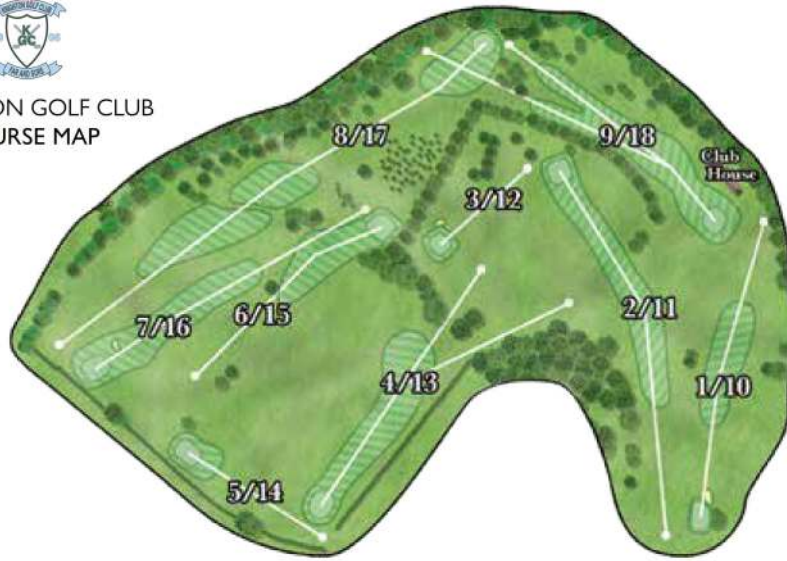

KNIGHTON GOLF CLUB
COURSE MAP

INDICATE TEE USED: Course **65.5** Slope **100** Course **62.6** Slope **88** Course **66.8** Slope **109**

COMPETITION										MEMBERSHIP NO.			
DATE					H'Cap Index	Course H'Cap	Playing H'Cap	TIME			H'Cap Index	Course H'Cap	Playing H'Cap
Player A								Player C					
Player B								Marker/D					
Hole	Marker/D Score	White Yards	Yellow Yards	Par	S.I.	Player's Score			Nett Score/Points	Red Yards	Par	S.I.	
						A	B	C					
1		314	294	4	9					292	4	5	
2		371	327	4	1					311	4	3	
3		107	103	3	17					99	3	17	
4		306	259	4	3					225	4	11	
5		134	129	3	15					124	3	15	
6		224	212	3	7					207	4	13	
7		290	285	4	13					281	4	7	
8		488	479	5	11					473	5	1	
9		328	279	4	5					274	4	9	
		2562	2367	34	OUT					2286	35		

PLEASE AVOID SLOW PLAY AT ALL TIMES

10		314	294	4	10					292	4	6
11		371	327	4	2					311	4	4
12		107	103	3	18					99	3	18
13		306	259	4	4					225	4	12
14		134	129	3	16					124	3	16
15		224	212	3	8					207	4	14
16		290	285	4	14					281	4	8
17		488	479	5	12					473	5	2
18		328	279	4	6					274	4	10
		2562	2367	34	IN					2286	35	
		2562	2367	34	OUT					2286	35	
		5124	4734	68	TOTAL					4572	70	
		Stableford Points or Par Result		HANDICAP						Holes won		
				NETT						Holes lost		
										Result		