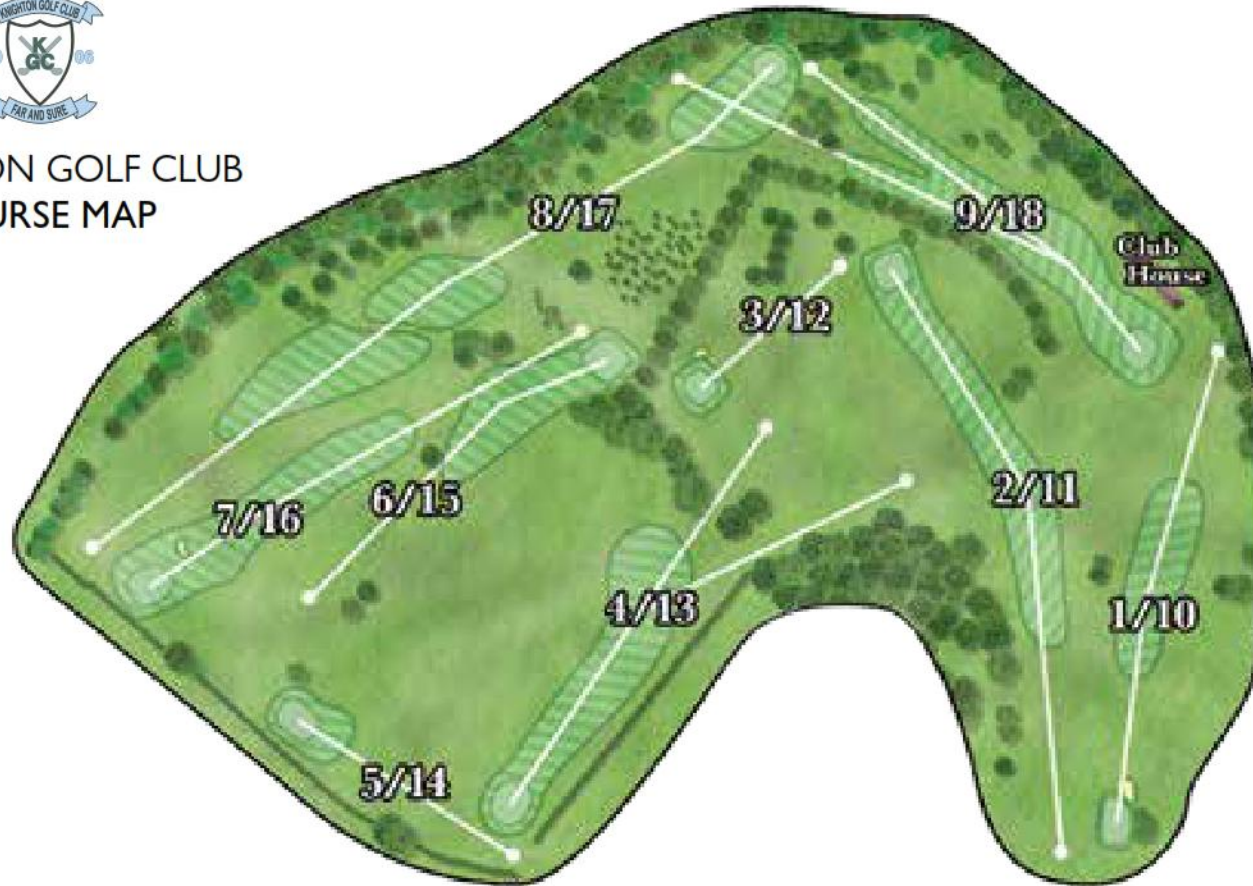

KNIGHTON GOLF CLUB
COURSE MAP

Hole
1 / 10

314 yds (W)
294 yds (Y)
292 yds (R)

S.I. 9 / 10 (Men)

S.I. 5 / 6 (Ladies)

Two good shots to the right side of the fairway on this steep hole. Tip: Aim well right with your approach as the penalty is severe should you miss left.